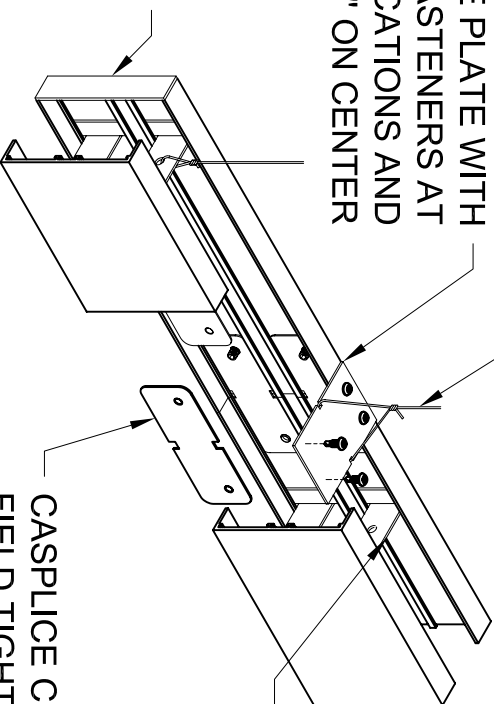

HANGER WIRE
(BY OTHERS)

SPICE PLATE WITH
FIELD FASTENERS AT
SPICE LOCATIONS AND
THEN 48" ON CENTER

OPTIONAL
FACTORY WELDED
END-CAP

SPACER/HANGER CLIP
STAGGER TOP & BOTTOM
CLIPS 24" ON CENTER
(NOT AS SHOWN)

CASPLICE CONNECTOR, TYP
FIELD TIGHTENED TO ONE SIDE AND SLID
INTO ADJACENT PIECE FOR ALIGNMENT

TITLE

GORDON

INTERIOR SPECIALTIES DIVISION

5023 HAZEL JONES ROAD, BOSSIER CITY, LA 71111

800.747.8954

800.877.8746 FAX