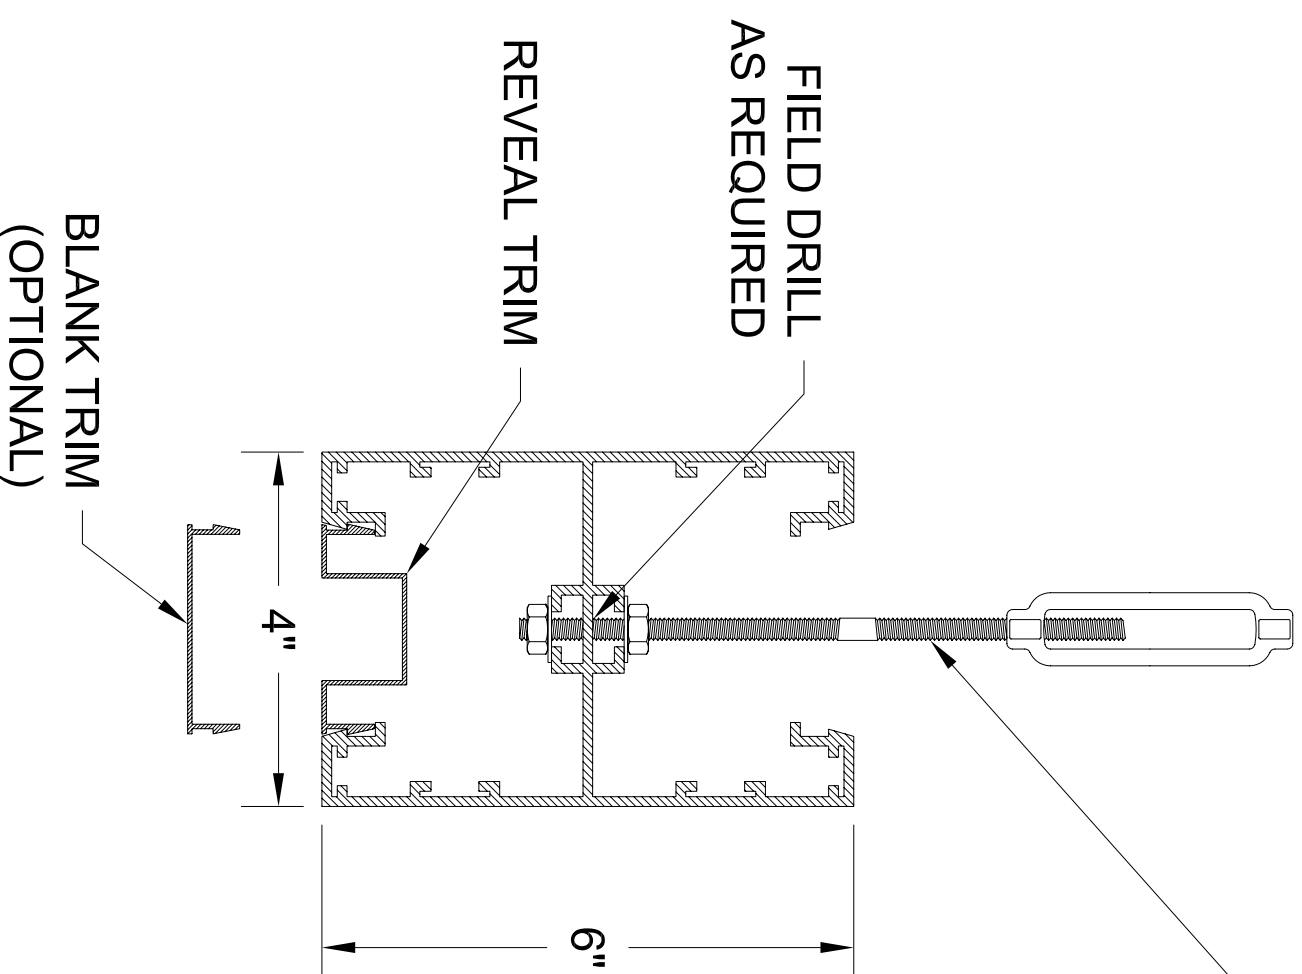

1/4-20 LH/RH THREADED  
ROD & TURNBUCKLE ASSEMBLY  
(FACTORY SUPPLIED)

**GORDON**  
INTERIOR SPECIALTIES DIVISION

5023 HAZEL JONES ROAD, BOSSIER CITY, LA 71111  
800.747.8954  
800.877.8746 FAX  
SALES@GORDONCEILINGS.COM  
GORDONCEILINGS.COM

TITLE

**BEAM MATE**  
**BM-46 PROFILE**