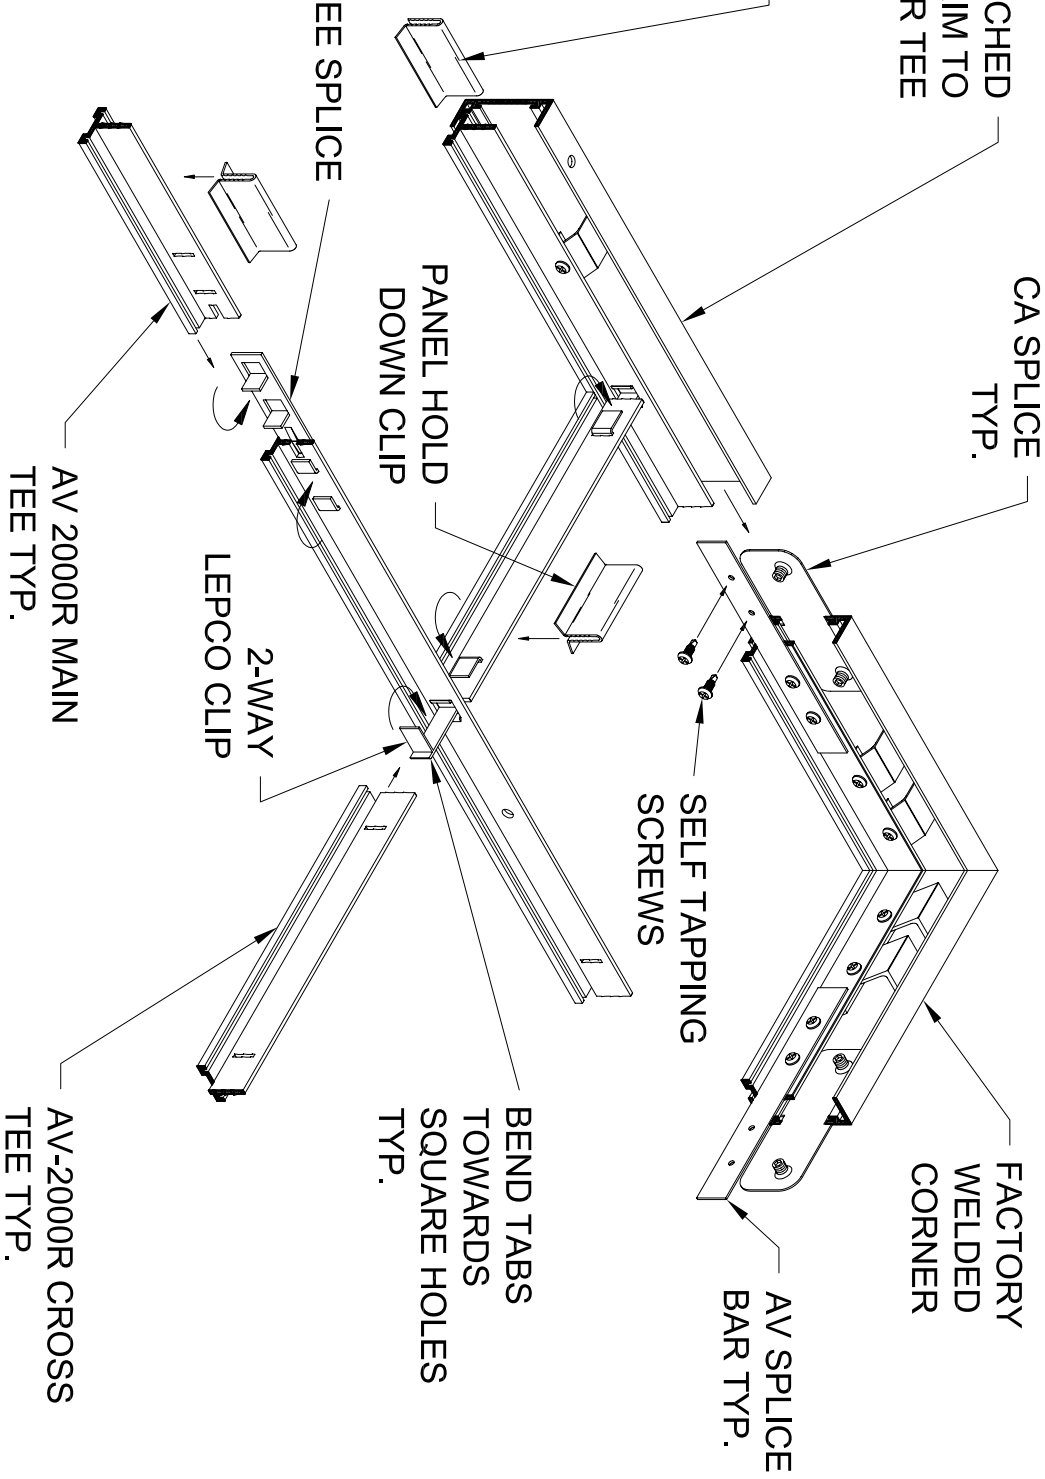

FACTORY ATTACHED
CONTURA CA-2 TRIM TO
PERIMETER TEE

CA SPLICE
TYP.

FACTORY
WELDED
CORNER

PANEL HOLD
DOWN CLIP

SELF TAPPING
SCREWS

AV SPLICE
BAR TYP.

PANEL HOLD
DOWN CLIP

BEND TABS
TOWARDS
SQUARE HOLES
TYP.

MAIN TEE SPLICE

2-WAY
LEPCO CLIP

AV 2000R MAIN
TEE TYP.

AV-2000R CROSS
TEE TYP.

TITLE

GORDON

INTERIOR SPECIALTIES DIVISION

5023 HAZEL JONES ROAD, BOSSIER CITY, LA 71111