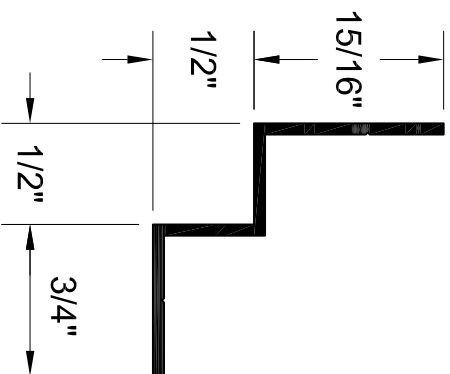

WS-1010

WA-3-75

WA-3-50

WA-114

TITLE

ENVIRONMENTAL GRID WALL MOLDINGS

GORDON
INTERIOR SPECIALTIES DIVISION

5023 HAZEL JONES ROAD, BOSSIER CITY, LA 71111
800.747.8954
800.877.8746 FAX
SALES@GORDONCEILING.COM
GORDONCEILING.COM