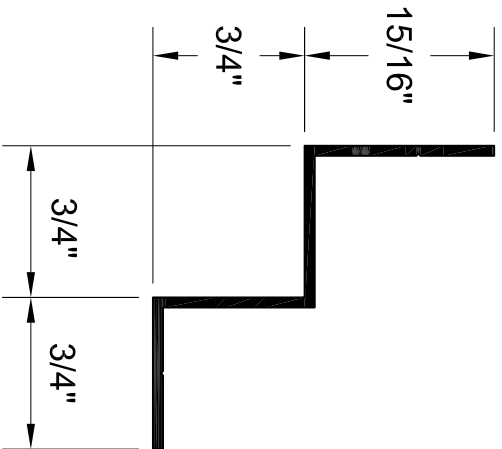

WS-1010

WA-3-75

WA-3-50

WA-114

TITLE

ENVIRONMENTAL GRID WALL MOLDINGS

GORDON
INTERIOR SPECIALTIES DIVISION

5023 HAZEL JONES ROAD, BOSSIER CITY, LA 71111
800.747.8954
800.877.8746 FAX
SALES@GORDONCEILING.COM
GORDONCEILING.COM