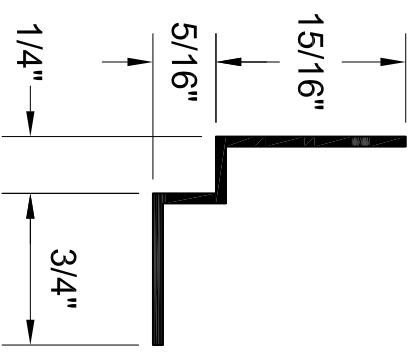

WS-1010

WA-3-75

WA-3-50

WA-114

TITLE

ENVIRONMENTAL GRID WALL MOLDINGS

GORDON
INTERIOR SPECIALTIES DIVISION

5023 HAZEL JONES ROAD, BOSSIER CITY, LA 71111
800.747.8954
800.877.8746 FAX
SALES@GORDONCEILING.COM
GORDONCEILING.COM