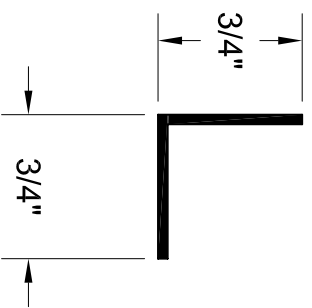

WVA-20

WVA-5

WVA-2

WVA-1

TITLE

ENVIRONMENTAL GRID
WALL ANGLES

GORDON
INTERIOR SPECIALTIES DIVISION

5023 HAZEL JONES ROAD, BOSSIER CITY, LA 71111
800.747.8954
800.877.8746 FAX
SALES@GORDONCEILING.COM
GORDONCEILING.COM