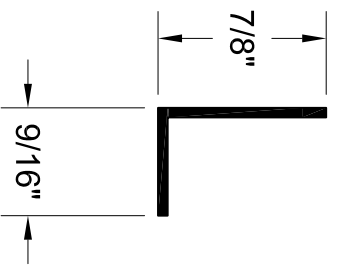

WVA-20

WVA-5

WVA-2

WVA-1

TITLE

ENVIRONMENTAL GRID
WALL ANGLES

GORDON
INTERIOR SPECIALTIES DIVISION

5023 HAZEL JONES ROAD, BOSSIER CITY, LA 71111
800.747.8954
800.877.8746 FAX
SALES@GORDONCEILING.COM
GORDONCEILING.COM