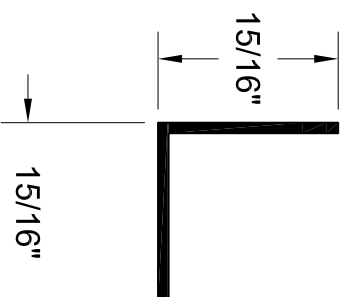

WVA-20

WVA-5

WVA-2

WVA-1

TITLE

ENVIRONMENTAL GRID
WALL ANGLES

GORDON
INTERIOR SPECIALTIES DIVISION

5023 HAZEL JONES ROAD, BOSSIER CITY, LA 71111
800.747.8954
800.877.8746 FAX
SALES@GORDONCEILING.COM
GORDONCEILING.COM