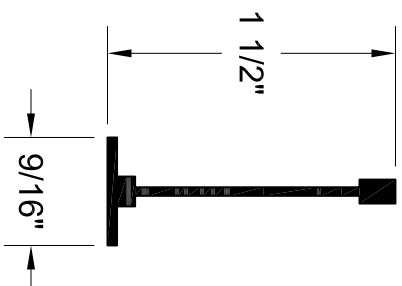

CT-6

CT-5

CT-4

CT-3

TITLE

ENVIRONMENTAL GRID
CROSS TEE PROFILES

INTERIOR SPECIALTIES DIVISION

5023 HAZEL JONES ROAD, BOSSIER CITY, LA 71111