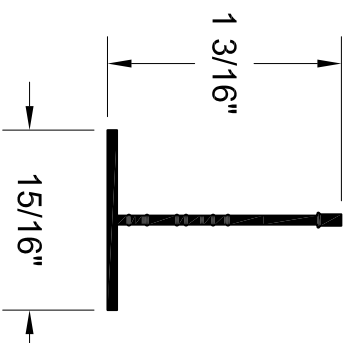

CT-6

CT-5

CT-4

CT-3

TITLE

ENVIRONMENTAL GRID
CROSS TEE PROFILES

INTERIOR SPECIALTIES DIVISION

5023 HAZEL JONES ROAD, BOSSIER CITY, LA 71111