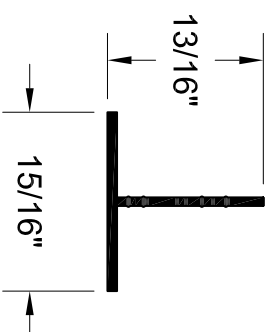

CT-6

CT-5

CT-4

CT-3

TITLE

ENVIRONMENTAL GRID
CROSS TEE PROFILES

INTERIOR SPECIALTIES DIVISION

5023 HAZEL JONES ROAD, BOSSIER CITY, LA 71111