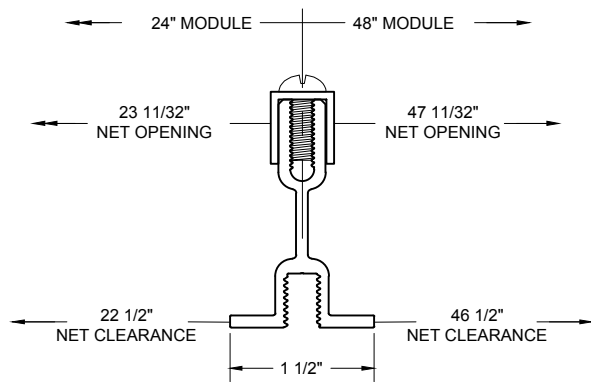

TYPICAL GRID PLAN  
NOT TO SCALE

CONTACT GORDON DATA CENTER PRODUCTS DIVISION  
FOR INFORMATION ON PANEL OPTIONS AND DataLUME LIGHT  
FIXTURES SIZED TO FIT THIS GRID MODULE

FIXTURES DIMENSIONS  
ARE TYPICALLY MODULE SIZE LESS 7/8" (MAXIMUM O.D.)