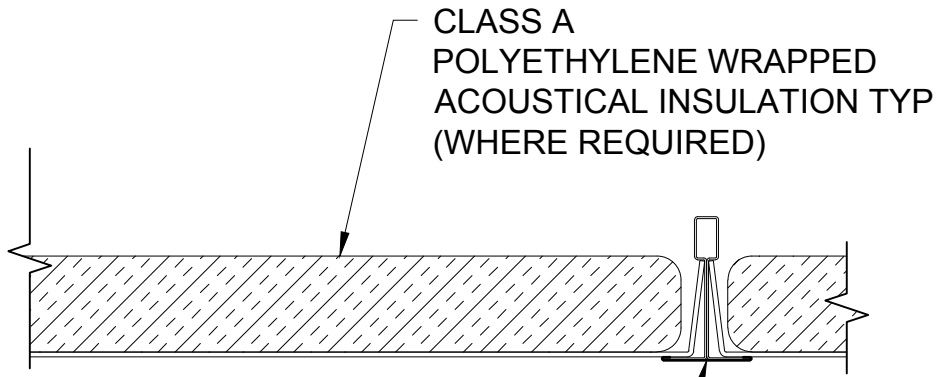

Integrum™
PANEL TYP

HEAVY DUTY
SECURITY GRID SYSTEM

GORDON®
ARCHITECTURAL+ENGINEERED SOLUTIONS

5023 Hazel Jones Rd.
Bossier City, LA 71111
800.747.8954
GORDON-INC.COM
sales@gordon-inc.com

TITLE

Integrum™
SECTION AT PANEL