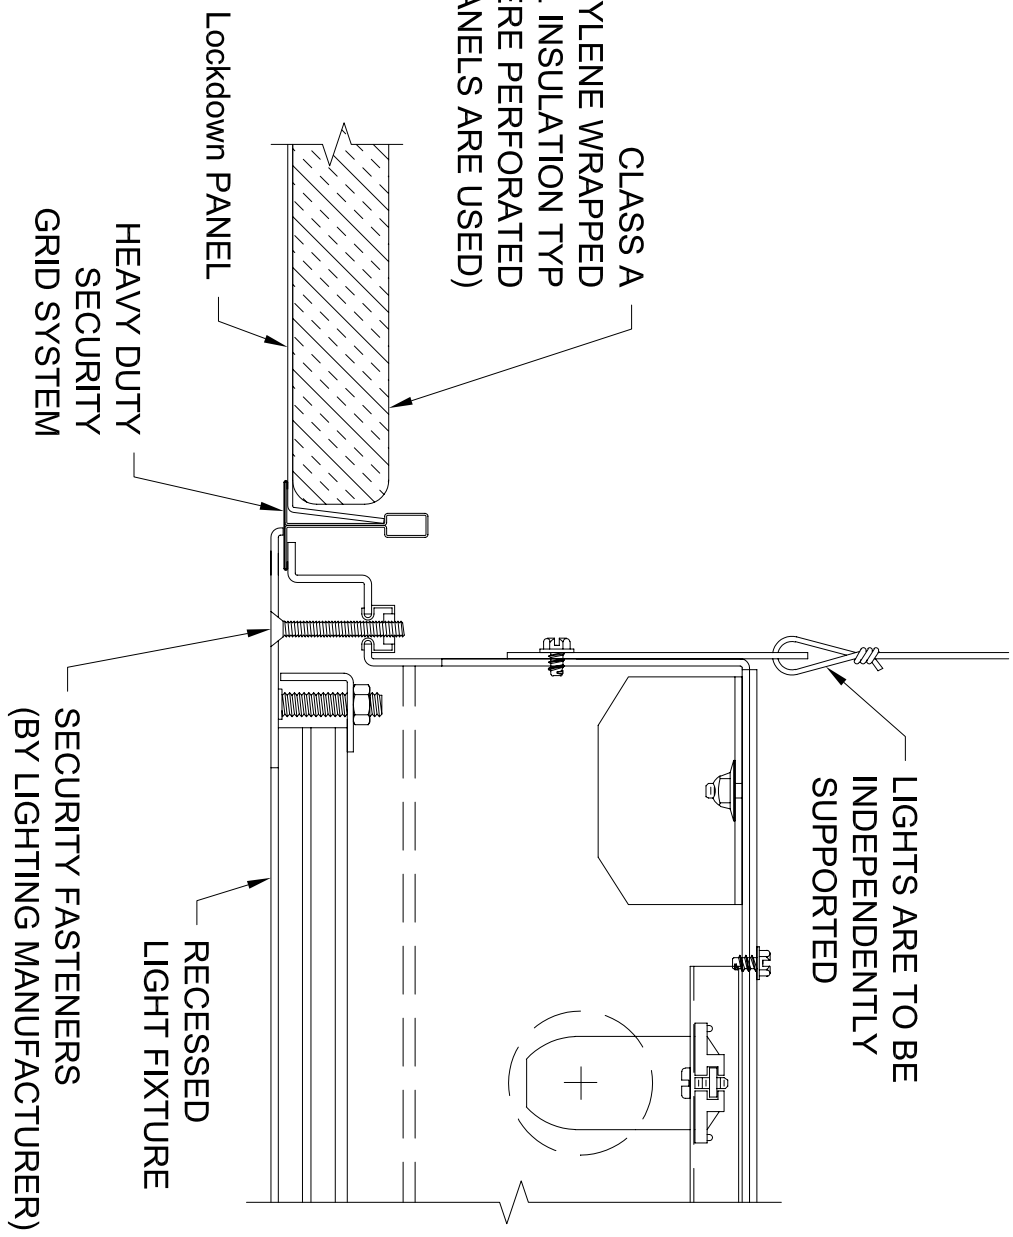

CLASS A  
POLYETHYLENE WRAPPED  
ACOUSTICAL INSULATION TYP  
(WHERE PERFORATED  
PANELS ARE USED)

TITLE

Lockdown<sup>®</sup>

DETAIL AT RECESSED LIGHT FIXTURE

**GORDON**  
CORRECTIONS DIVISION

5023 HAZEL JONES ROAD, BOSSIER CITY, LA 71111  
866.733.3851  
800.877.8746 FAX  
SALES@GORDONCORRECTIONS.COM  
GORDONCORRECTIONS.COM