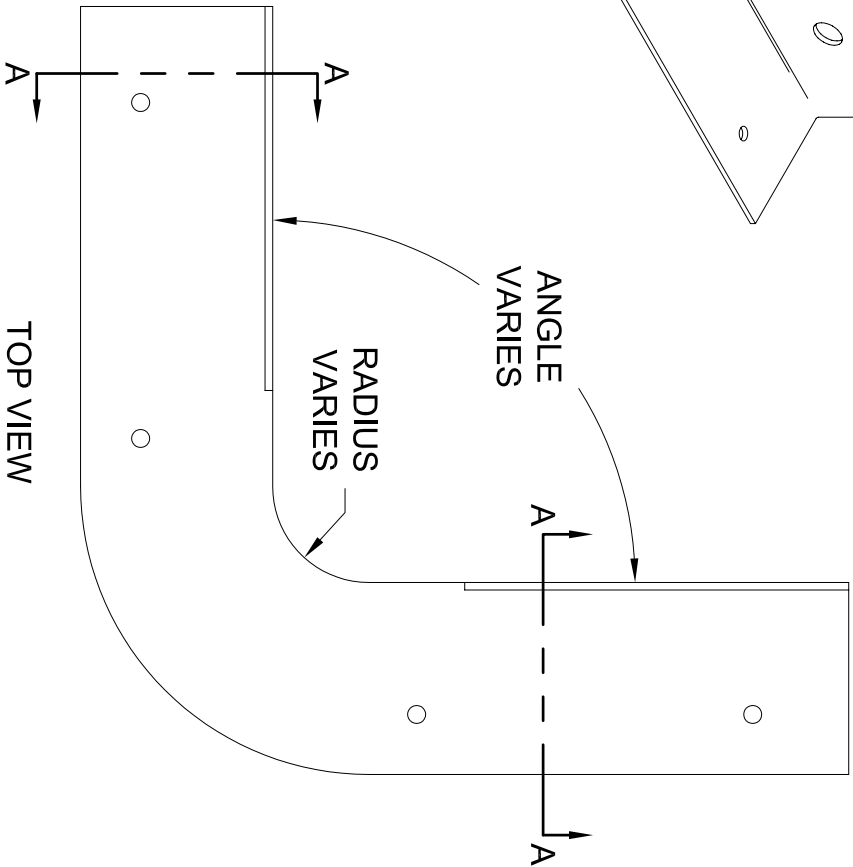

ISOMETRIC VIEW

SECTION A-A

TOP VIEW

TITLE

Cel·Line®

BULLNOSE DETAILS

GORDON
CORRECTIONS DIVISION

5023 HAZEL JONES ROAD, BOSSIER CITY, LA 71111
866.733.3851
800.877.8746 FAX
SALES@GORDONCORRECTIONS.COM
GORDONCORRECTIONS.COM