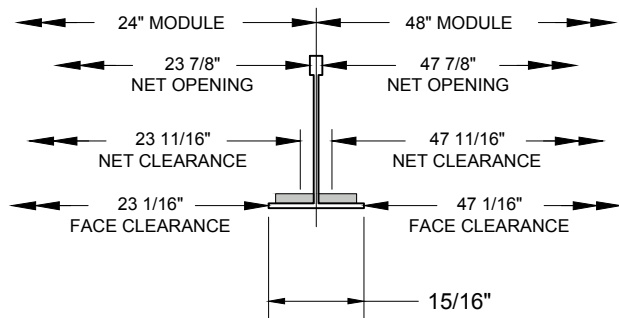

CIRCLE DESIGNATES  
SUSPENSION  
LOCATIONS

TYPICAL GRID PLAN  
NOT TO SCALE

**GORDON**®  
ARCHITECTURAL+ENGINEERED SOLUTIONS

5023 Hazel Jones Rd.  
Bossier City, LA 71111  
800.747.8954  
GORDON-INC.COM  
sales@gordon-inc.com

PRODUCT DIVISION:

**CLEANROOM CEILINGS**

PRODUCT DESCRIPTION:

**LG-10 LIGHT DUTY, WIRE SUSPENDED GRID**

SHEET TITLE:

**24" / 48" GRID PLAN**

SCALE:

**NTS**