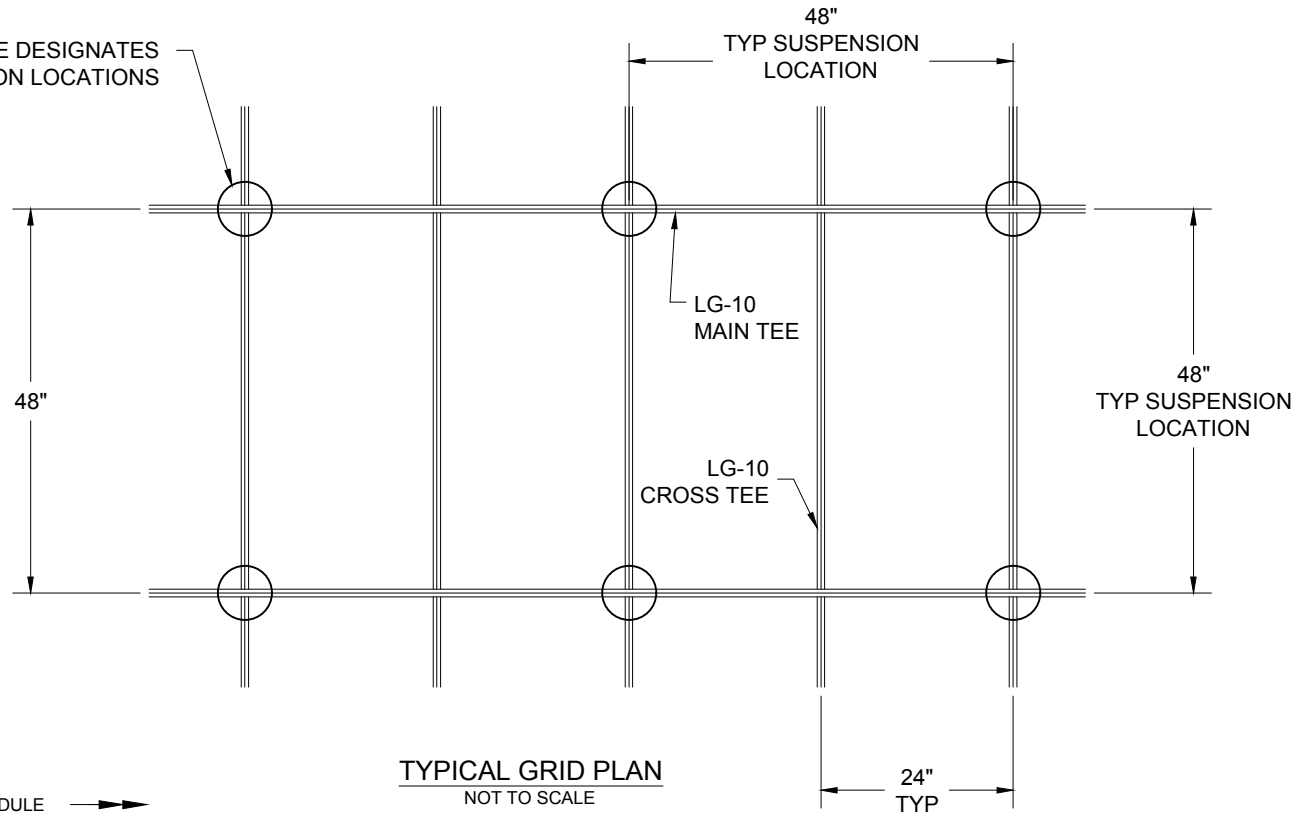

CIRCLE DESIGNATES  
SUSPENSION  
LOCATIONS

TYPICAL GRID PLAN  
NOT TO SCALE

**GORDON**®  
ARCHITECTURAL+ENGINEERED SOLUTIONS

5023 Hazel Jones Rd.  
Bossier City, LA 71111  
800.747.8954  
GORDON-INC.COM  
sales@gordon-inc.com

PRODUCT DIVISION:

**CLEANROOM CEILINGS**

PRODUCT DESCRIPTION:

**LG-10 LIGHT DUTY, WIRE SUSPENDED GRID**

SHEET TITLE:

**24" / 48" GRID PLAN**

SCALE:

**NTS**