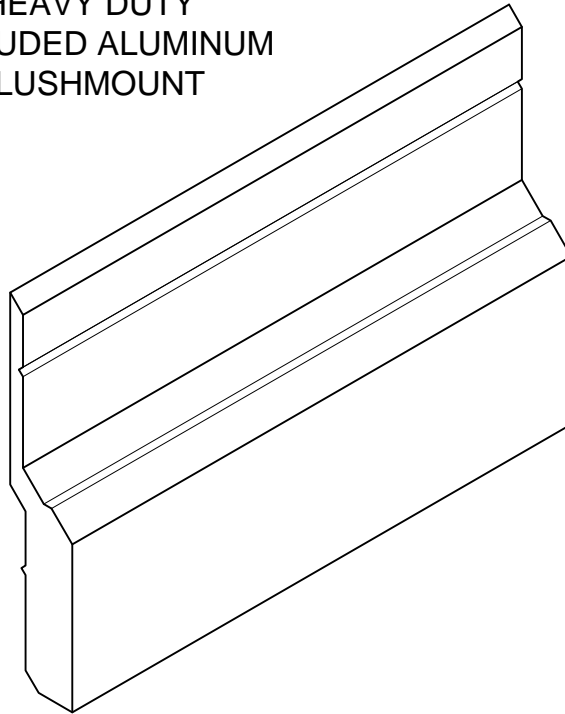

HEAVY DUTY
EXTRUDED ALUMINUM
FLUSHMOUNT

ALPRO®
ACOUSTICAL SYSTEMS

5023 HAZEL JONES ROAD, BOSSIER CITY, LA 71111
800.733.3836
800.877.8746 FAX
SALES@ALPROACOUSTICS.COM
ALPROACOUSTICS.COM
AN EMPLOYEE OWNED COMPANY

TITLE

HEAVY DUTY EXTRUDED ALUMINUM
FLUSHMOUNT ISOMETRIC DETAIL