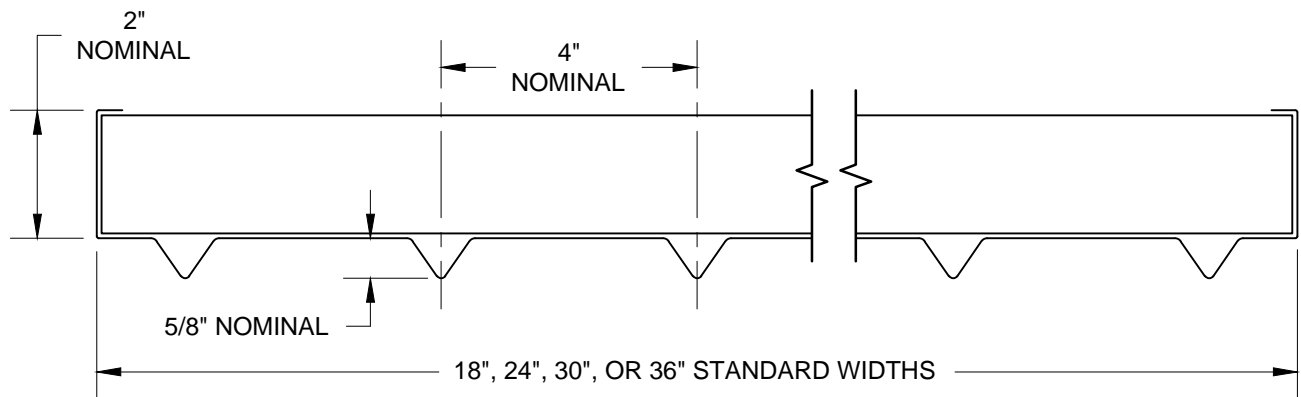

**AI-BAF**  
**ALUMINUM / STEEL**

MAXIMUM LENGTH: 120"

**AO-BAF**  
**ALUMINUM / STEEL**

MAXIMUM LENGTH: 120"

AVAILABLE MATERIAL	
ALUMINUM	STEEL
.032"	24 GAUGE
.020"	26 GAUGE

NOTE: ALL DIMENSIONS SHOWN ARE NOMINAL.  
 STANDARD FACTORY TOLERANCES:  
 LENGTH:  $\pm 1/16"$   
 WIDTH:  $+0" -1/16"$