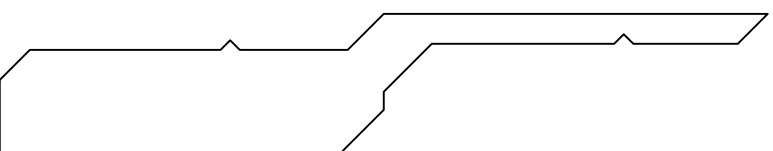

HEAVY DUTY
EXTRUDED ALUMINUM
FLUSHMOUNT

TITLE

HEAVY DUTY EXTRUDED ALUMINUM
FLUSHMOUNT SECTION DETAIL

ALPRO®
ACOUSTICAL SYSTEMS

5023 HAZEL JONES ROAD, BOSSIER CITY, LA 71111
888.733.3836
800.877.8746 FAX
SALES@ALPROACOUSTICS.COM
ALPROACOUSTICS.COM