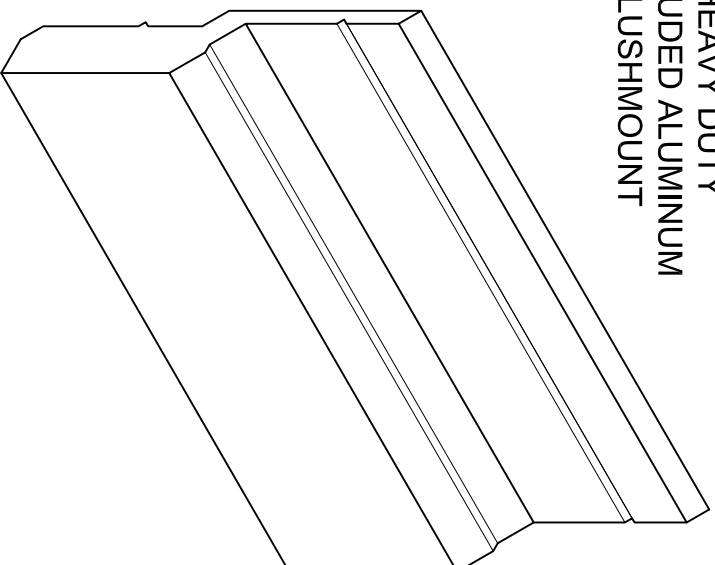

HEAVY DUTY  
EXTRUDED ALUMINUM  
FLUSHMOUNT

TITLE

HEAVY DUTY EXTRUDED ALUMINUM  
FLUSHMOUNT ISOMETRIC DETAIL

**ALPRO**®  
ACOUSTICAL SYSTEMS

5023 HAZEL JONES ROAD, BOSSIER CITY, LA 71111  
888.733.3836  
800.877.8746 FAX  
SALES@ALPROACOUSTICS.COM  
ALPROACOUSTICS.COM