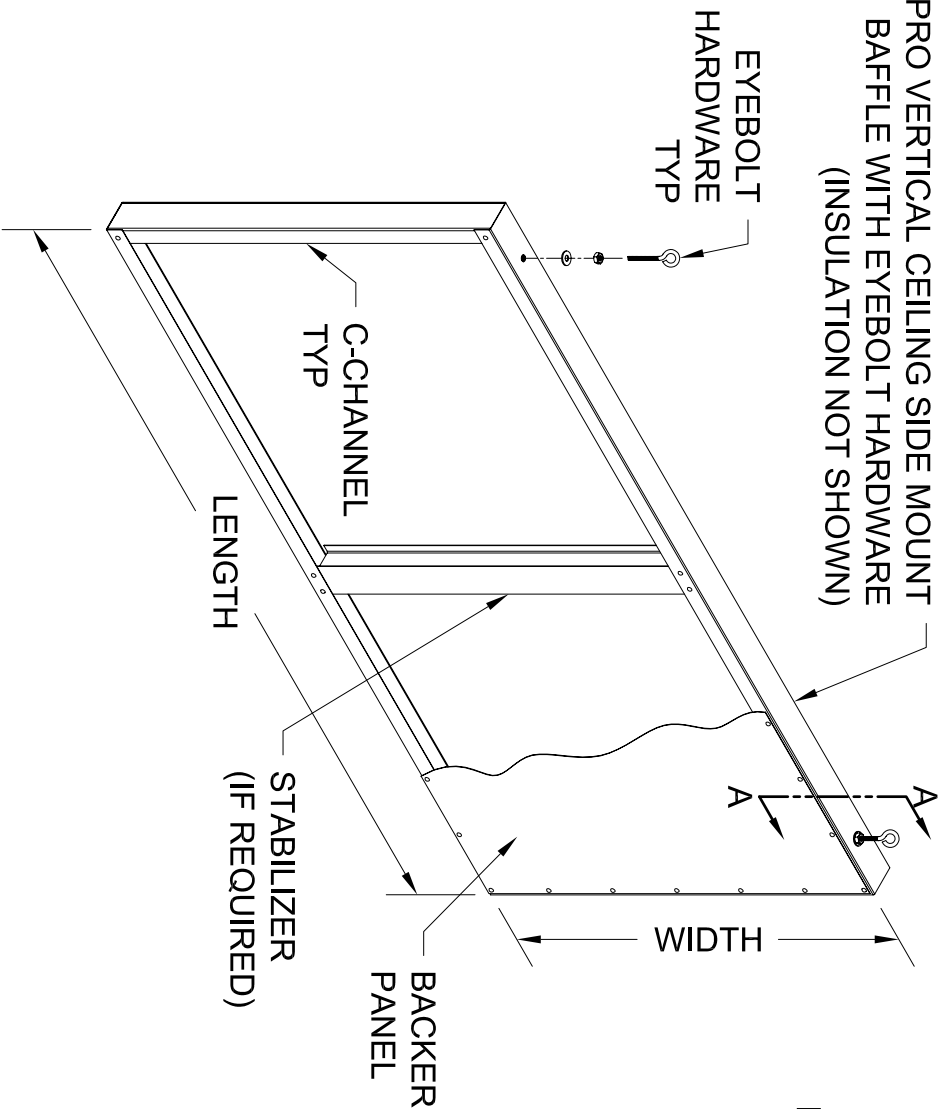

ALPRO VERTICAL CEILING SIDE MOUNT
 BAFFLE WITH EYEBOLT HARDWARE
 (INSULATION NOT SHOWN)

TITLE

EYEBOLT CEILING INSTALLATION
 (VERTICAL FROM SIDE)

5023 HAZEL JONES ROAD, BOSSIER CITY, LA 71111
 888.733.3836
 800.877.8746 FAX
 SALES@ALPROACOUSTICS.COM
 ALPROACOUSTICS.COM