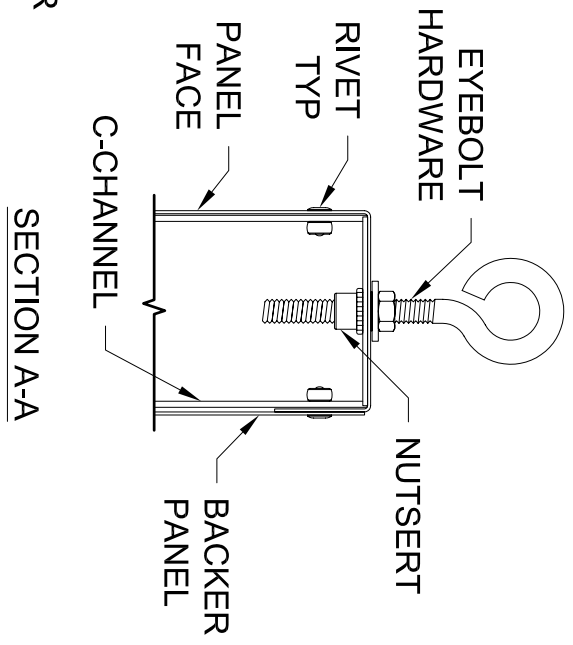

ALPRO VERTICAL CEILING SIDE MOUNT
 BAFFLE WITH EYEBOLT HARDWARE
 (INSULATION NOT SHOWN)

TITLE

EYEBOLT CEILING INSTALLATION
 (VERTICAL FROM SIDE)

5023 HAZEL JONES ROAD, BOSSIER CITY, LA 71111
 888.733.3836
 800.877.8746 FAX
 SALES@ALPROACOUSTICS.COM
 ALPROACOUSTICS.COM