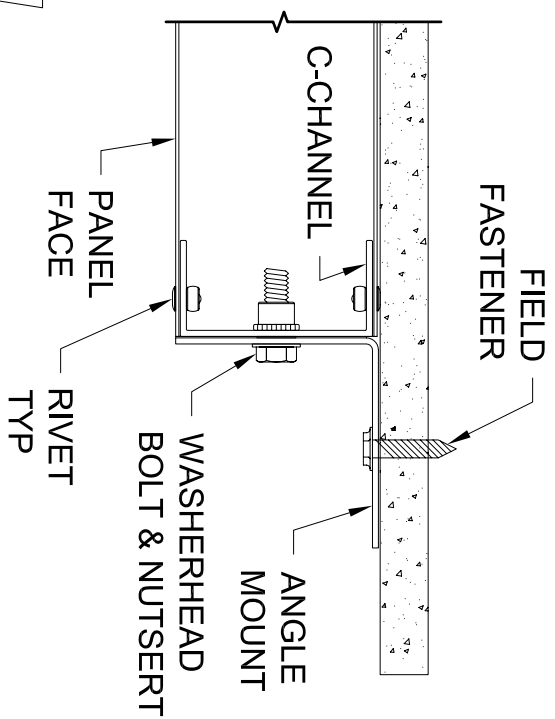

ALPRO HORIZONTAL CEILING MOUNT  
 BAFFLE WITH OUTSIDE ANGLE MOUNTS  
 (INSULATION NOT SHOWN)

SECTION A-A

TITLE

ANGLE MOUNT CEILING INSTALLATION  
 (OUTSIDE)

**ALPRO**<sup>®</sup>  
 ACOUSTICAL SYSTEMS

5023 HAZEL JONES ROAD, BOSSIER CITY, LA 71111  
 888.733.3836  
 800.877.8746 FAX  
 SALES@ALPROACOUSTICS.COM  
 ALPROACOUSTICS.COM