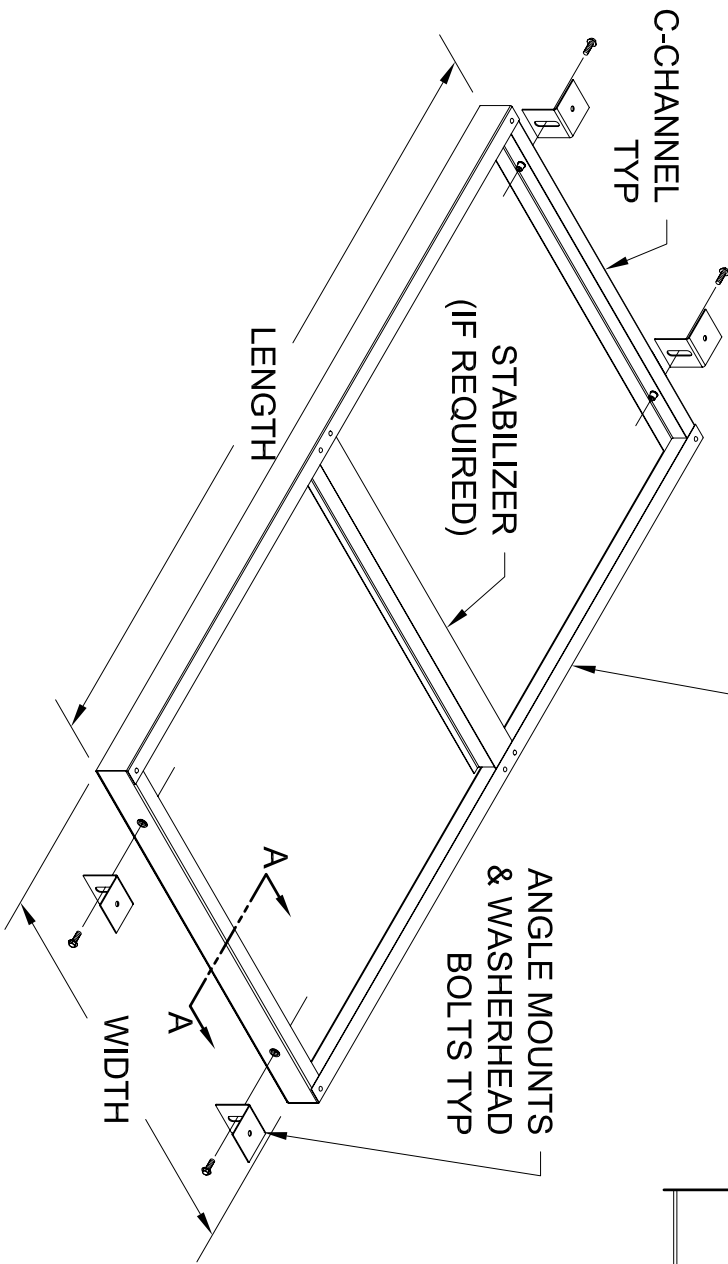

ALPRO HORIZONTAL CEILING MOUNT  
 BAFFLE WITH OUTSIDE ANGLE MOUNTS  
 (INSULATION NOT SHOWN)

SECTION A-A

TITLE

ANGLE MOUNT CEILING INSTALLATION  
 (OUTSIDE)

**ALPRO**<sup>®</sup>  
 ACOUSTICAL SYSTEMS

5023 HAZEL JONES ROAD, BOSSIER CITY, LA 71111  
 888.733.3836  
 800.877.8746 FAX  
 SALES@ALPROACOUSTICS.COM  
 ALPROACOUSTICS.COM