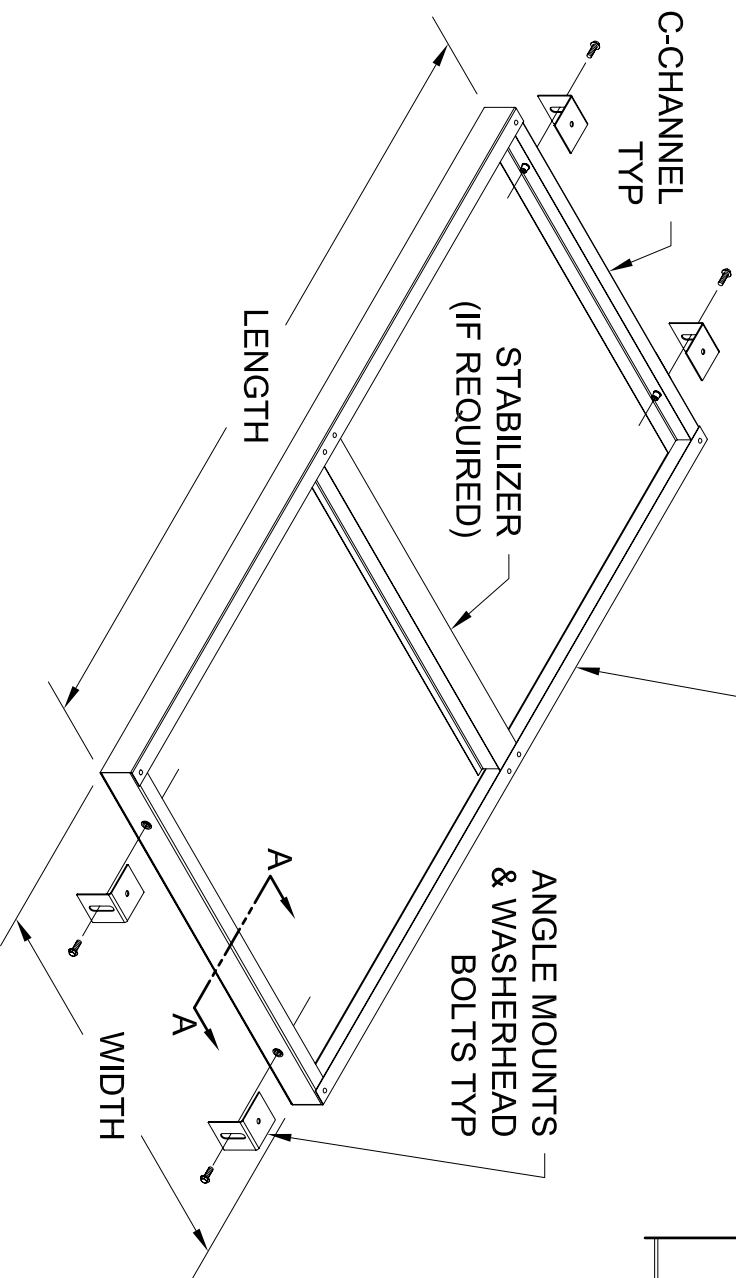

ALPRO HORIZONTAL CEILING MOUNT
 BAFFLE WITH INSIDE ANGLE MOUNTS
 (INSULATION NOT SHOWN)

SECTION A-A

TITLE

ANGLE MOUNT CEILING INSTALLATION
 (INSIDE)

ALPRO[®]
 ACOUSTICAL SYSTEMS

5023 HAZEL JONES ROAD, BOSSIER CITY, LA 71111
 888.733.3836
 800.877.8746 FAX
 SALES@ALPROACOUSTICS.COM
 ALPROACOUSTICS.COM