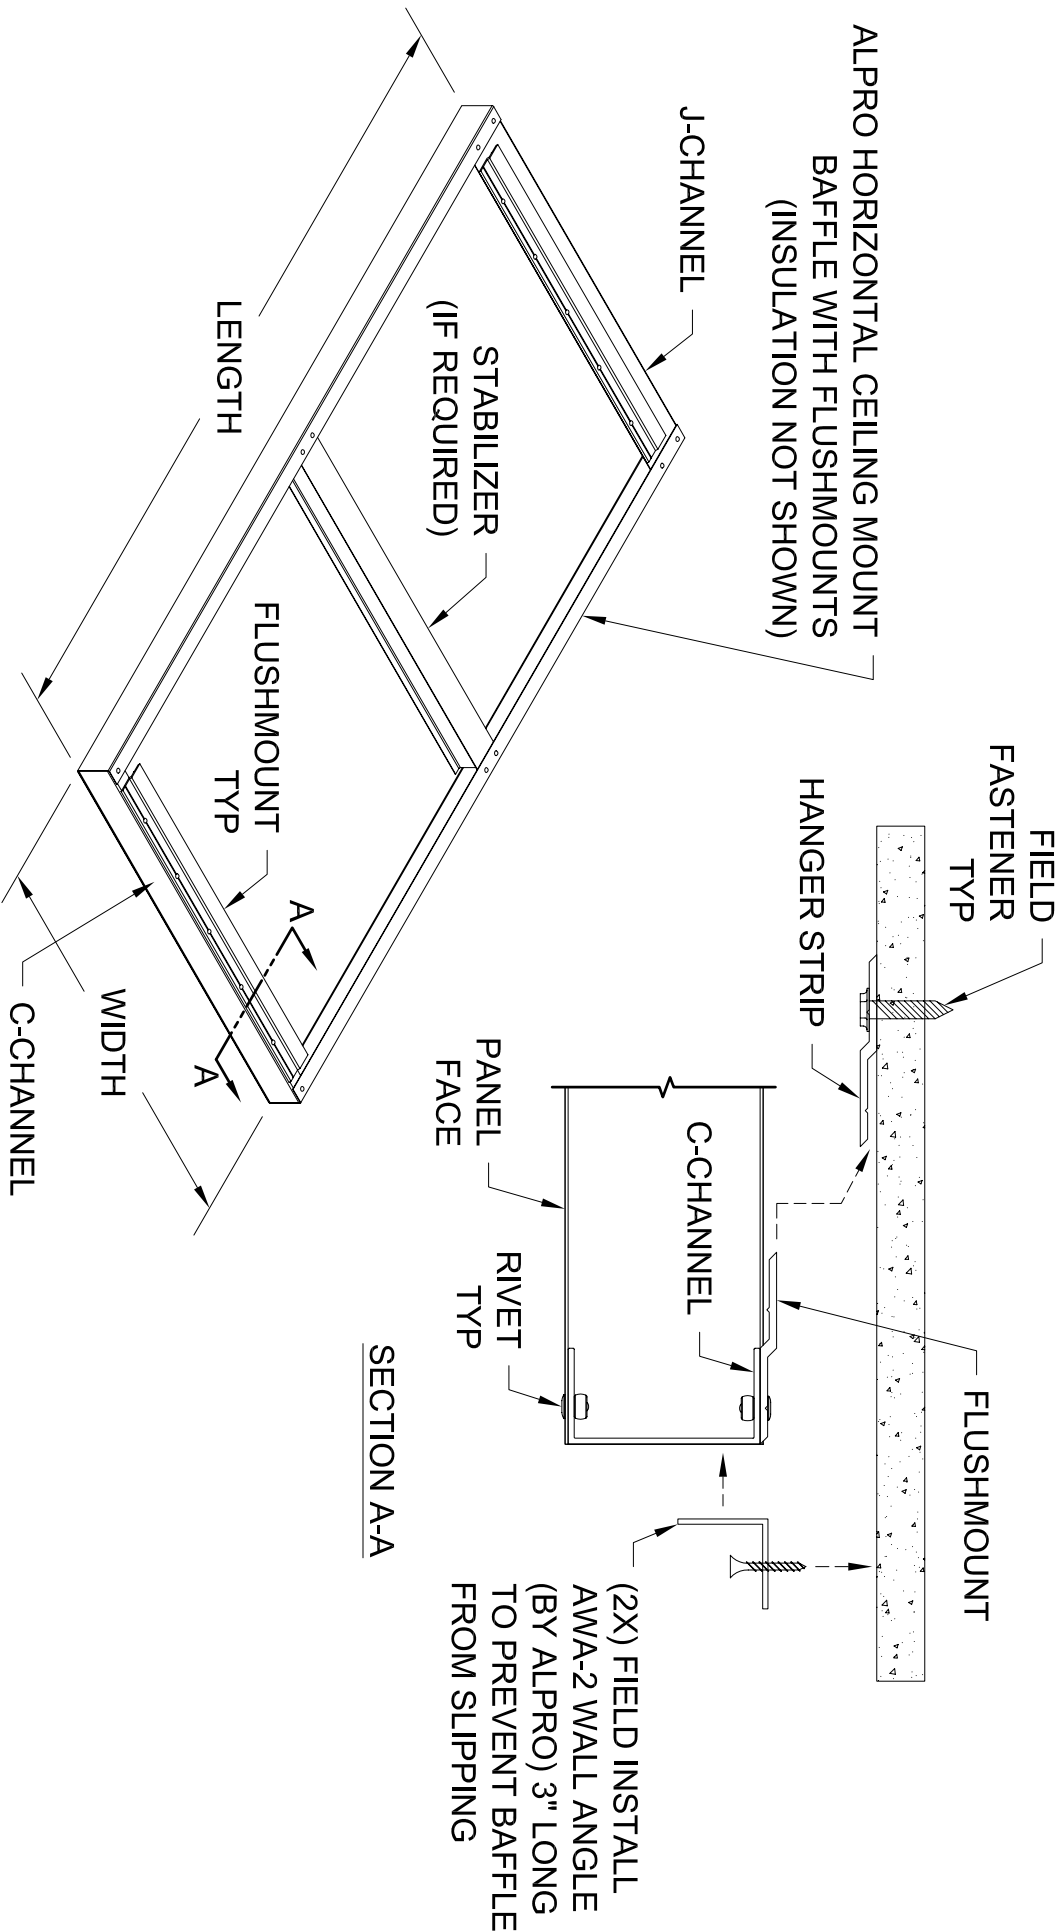

ALPRO HORIZONTAL CEILING MOUNT
 BAFFLE WITH FLUSHMOUNTS
 (INSULATION NOT SHOWN)

SECTION A-A

(2X) FIELD INSTALL
 AWA-2 WALL ANGLE
 (BY ALPRO) 3" LONG
 TO PREVENT BAFFLE
 FROM SLIPPING

TITLE

FLUSHMOUNT CEILING