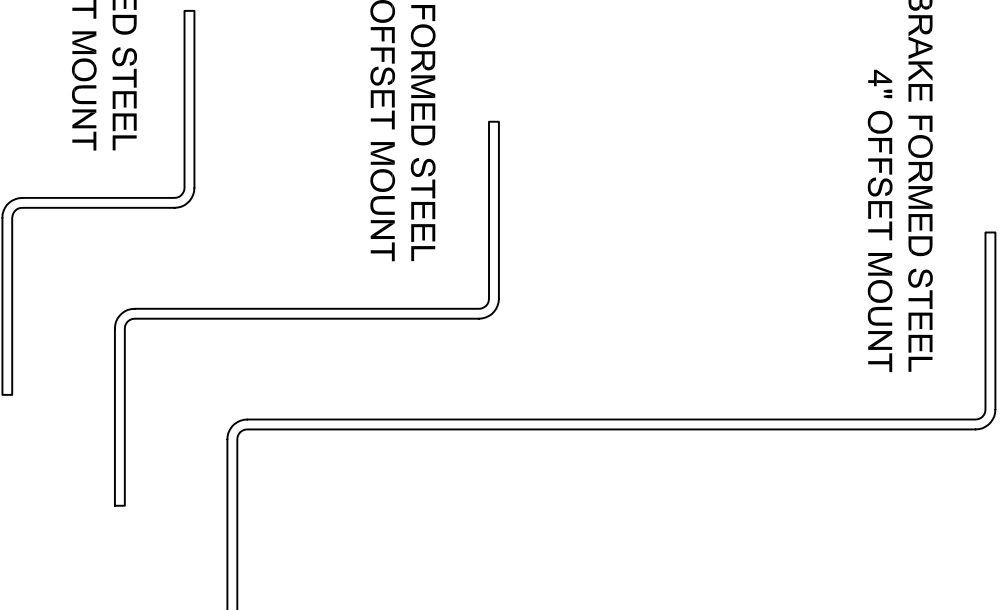

BRAKE FORMED STEEL
4" OFFSET MOUNT

BRAKE FORMED STEEL
2" OFFSET MOUNT

BRAKE FORMED STEEL
1" OFFSET MOUNT

TITLE

BRAKE FORMED STEEL OFFSET MOUNTS SECTION DETAIL

ALPRO[®]
ACOUSTICAL SYSTEMS

5023 HAZEL JONES ROAD, BOSSIER CITY, LA 71111
888.733.3836
800.877.8746 FAX
SALES@ALPROACOUSTICS.COM
ALPROACOUSTICS.COM