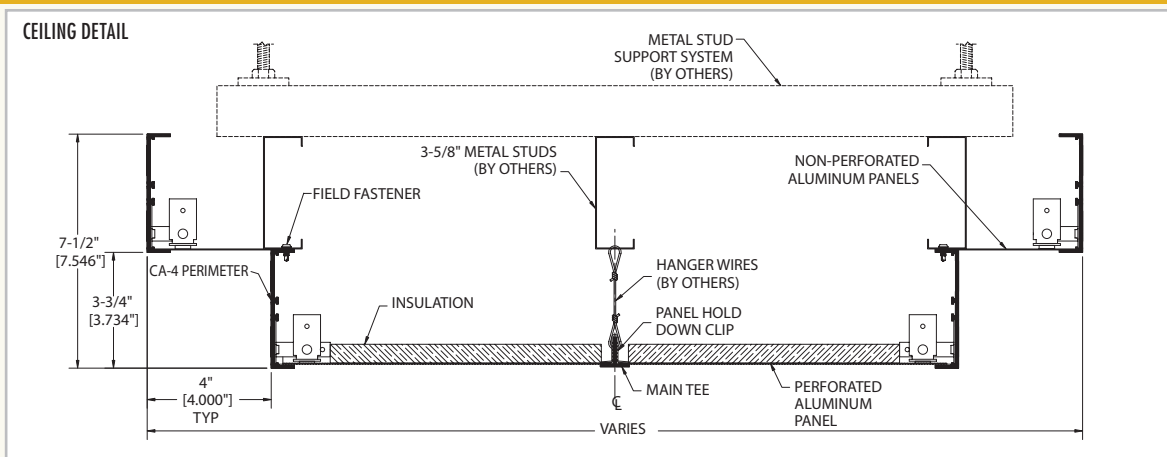

BOSSIER PARISH COURTHOUSE, POLICE JURY HEARING ROOM

BOSSIER PARISH COURTHOUSE, POLICE JURY HEARING ROOM

DETAILS

Gordon provided:

- Custom Aluma Vault 1000 Ceilings with Perforated and Non-perforated Aluminum Panels
- Contura Perimeter Trim at Ceiling Borders
- Perimeter Pockets at the Curtain Wall
- Aluminum Column Covers
- Finishes: Gordon ACROGUARD® High Performance Powder Coat and Acrylic "Wet" Paint