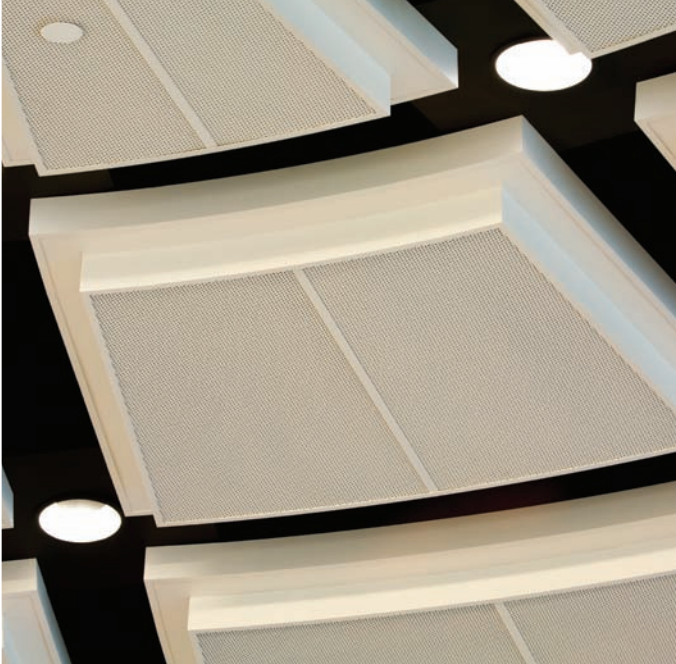

BOSSIER PARISH COURTHOUSE, POLICE JURY HEARING ROOM

BOSSIER PARISH COURTHOUSE, POLICE JURY HEARING ROOM

DETAILS

Gordon provided:

- Custom Aluma Vault 1000 Ceilings with Perforated and Non-perforated Aluminum Panels
- Contura Perimeter Trim at Ceiling Borders
- Perimeter Pockets at the Curtain Wall
- Aluminum Column Covers
- Finishes: Gordon ACROGUARD® High Performance Powder Coat and Acrylic "Wet" Paint