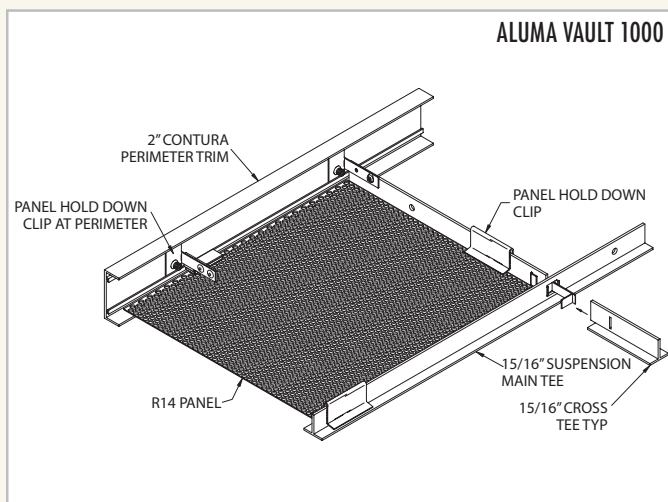

REGAL CINEMA 14

REGAL CINEMA 14

DETAILS

Gordon provided:

- Aluma Vault 1000 Ceilings
 - R14 lay-in panels, 1/4" round perforations, 58% open area
 - 2" Perimeter Trim
 - ASTI Acrylic "Wet" Paint Finish

ALPRO® provided: