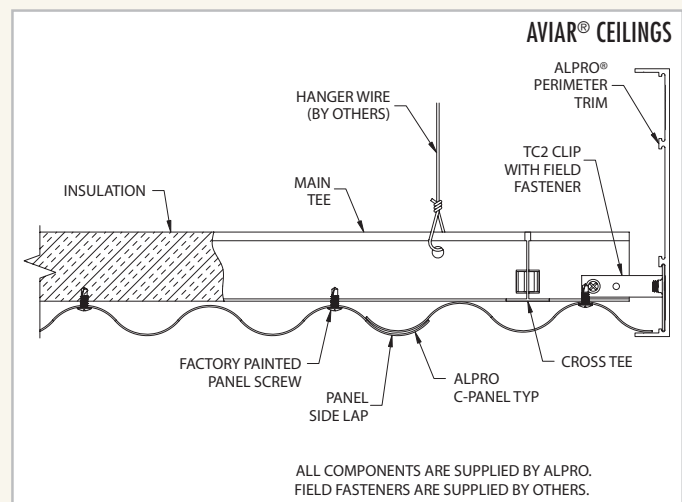

REGAL CINEMA 14

REGAL CINEMA 14

DETAILS

Gordon provided:

- Aluma Vault 1000 Ceilings
 - R14 lay-in panels, 1/4" round perforations, 58% open area
 - 2" Perimeter Trim
 - ASTI Acrylic "Wet" Paint Finish

ALPRO® provided: